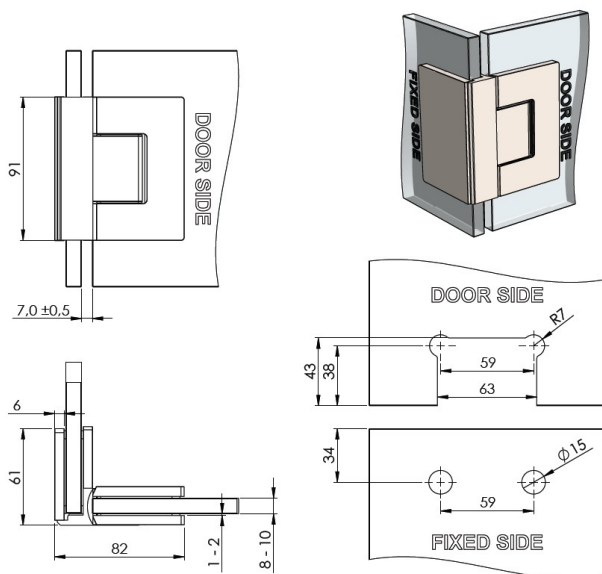

PRODUCT SHEET

Description:

Shower Hinge "Rio", 90DG, Polished Brass, Glass/Glass, 8-10 mm Glass Thickness, W/15 DG Angle Adjustment Function & 25DG, Return Function, Brass Material, Hidden Screws., Black Fiber Gaskets: 2 x 1mm & 2 x 2mm Thickness., Load Capacity Pr. Pair: 45kg

Item number:

15.23.891-0

Units	Box	Carton	HS Code	Barcode
Pcs.	1	10	8302100090	
				5704866060202

SISO A/S

Mileparken 11
DK-2740 Skovlunde
Denmark
VAT: 24786013

Phone +45 45 830 900

www.siso.dk
siso@siso.dk