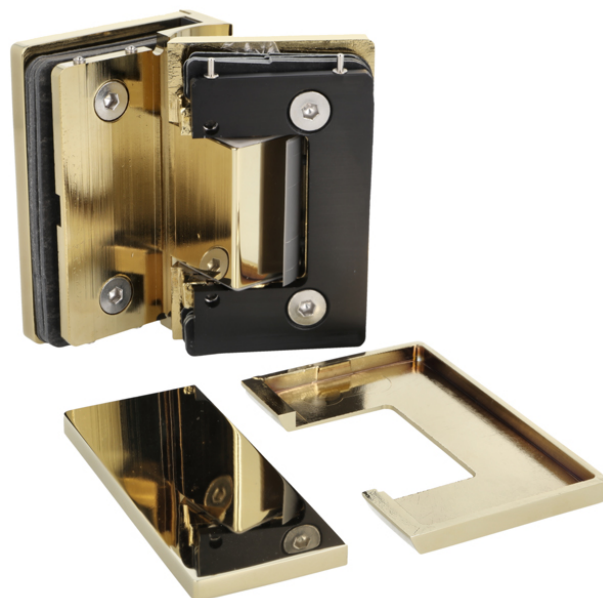

PRODUCT SHEET

Description:

Shower Hinge "Rio", 90DG, Polished Brass, Glass/Glass, 8-10 mm Glass Thickness, W/15 DG Angle Adjustment Function & 25DG, Return Function, Brass Material, Hidden Screws., Black Fiber Gaskets: 2 x 1mm & 2 x 2mm Thickness., Load Capacity Pr. Pair: 45kg

Item number:

15.23.891-0

Units	Box	Carton	HS Code	Barcode
Pcs.	1	10	8302100090	
				5704866060202

SISO A/S

Mileparken 11
DK-2740 Skovlunde
Denmark
VAT: 24786013

Phone +45 45 830 900

www.siso.dk
siso@siso.dk